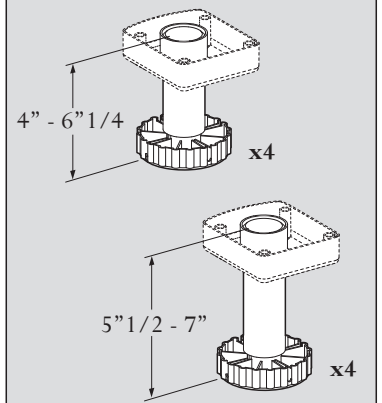

Full Glass door

\*with fillers

Technical solid door

Stainless steel glass door

Technical glass door

**L size Ref.V-INSP-L**  
**"Flush-fitted" version**

Technical solid door

Stainless steel glass door

Technical glass door

Full Glass door

\*with fillers

L size Ref.V-INSP-L  
"Built-in" version

Full Glass door

\*with fillers

Technical solid door

Stainless steel glass door

Technical glass door

**L size Ref.V-INSP-L**  
**"Flush-fitted" version**

Full Glass door

\*with fillers

Technical solid door

Stainless steel glass door

Technical glass door