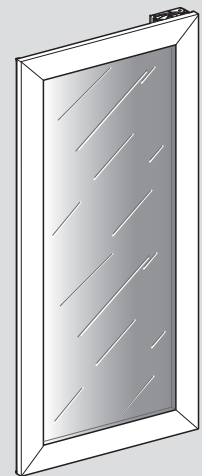

### "Flush-fitted" version

Full Glass door

\*with fillers

Technical solid door

Stainless steel glass door

Technical glass door

### "Flush-fitted" version

Full Glass door

M size Ref.V-INSP-M  
"Built-in" version

Stainless steel glass door

Full Glass door

\*with fillers

**M size Ref.V-INSP-M**  
**"Flush-fitted" version**

Stainless steel glass door

M size Ref.V-INSP-M  
"Built-in" version

Stainless steel glass door

Full Glass door

\*with fillers

M size Ref.V-INSP-M  
"Flush-fitted" version

Stainless steel glass door

L size Ref.V-INSP-L  
"Built-in" version

Full Glass door

\*with fillers

Technical solid door

Stainless steel glass door

Technical glass door

**L size Ref.V-INSP-L**  
**"Flush-fitted" version**

Technical solid door

Stainless steel glass door