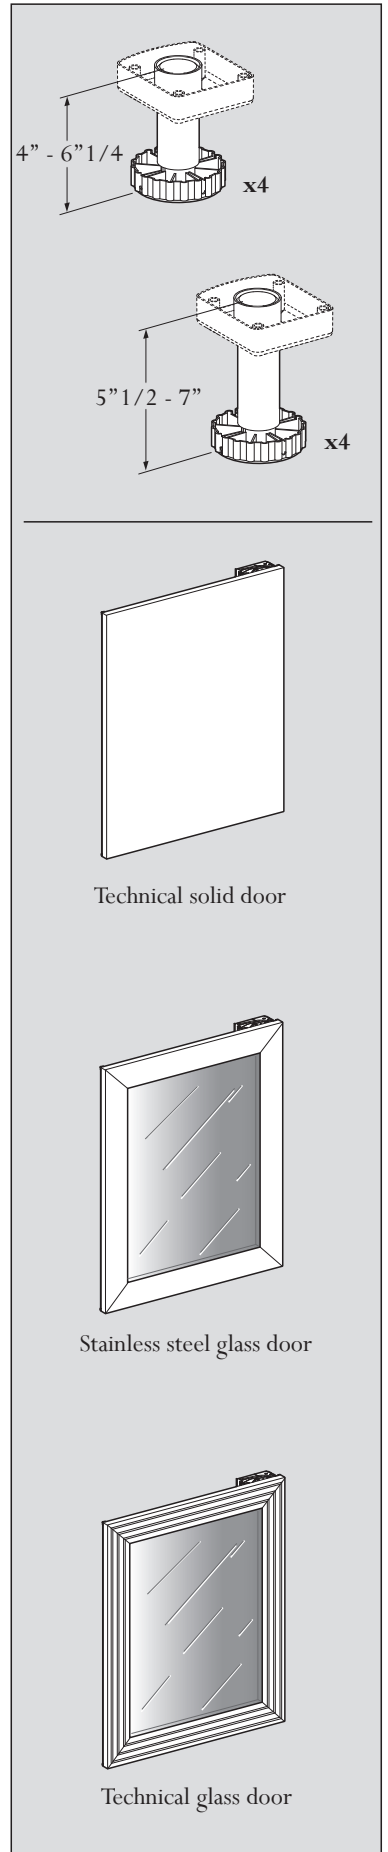

S size Ref.V-INSP-S "Built-in" version

Full Glass door

"Flush-fitted" version

Full Glass door