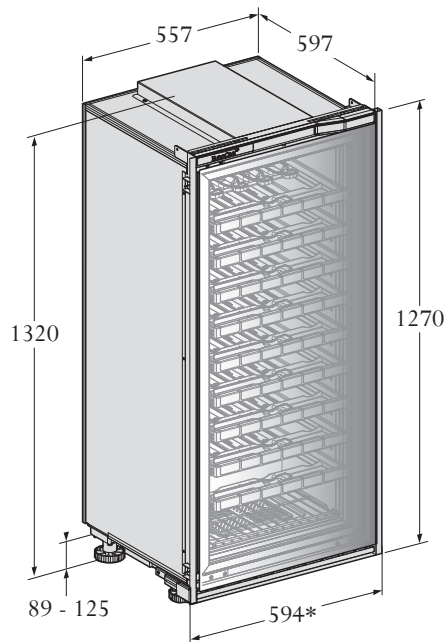

### "Flush-fitted" version

Full Glass door

M size Ref.V-INSP-M  
"Built-in" version

Stainless steel glass door

Full Glass door

\*with fillers

**M size Ref.V-INSP-M**  
**"Flush-fitted" version**

Stainless steel glass door

M size Ref.V-INSP-M  
"Built-in" version

Stainless steel glass door

Full Glass door

\*with fillers

M size Ref.V-INSP-M  
"Flush-fitted" version

Stainless steel glass door

L size Ref.V-INSP-L  
"Built-in" version