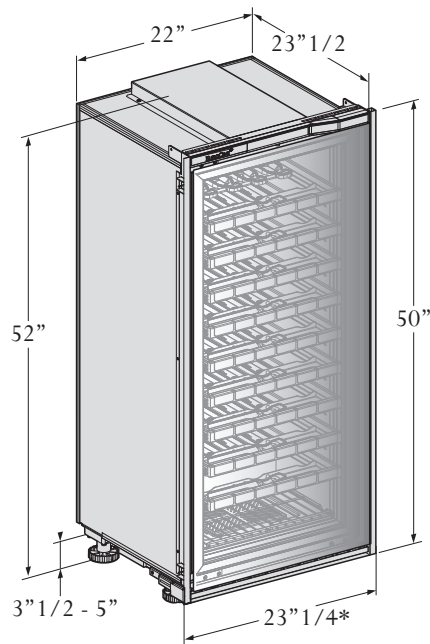

M size Ref.V-INSP-M  
"Built-in" version

Stainless steel glass door

Full Glass door

\*with fillers

M size Ref.V-INSP-M  
"Flush-fitted" version

Stainless steel glass door

L size Ref.V-INSP-L  
"Built-in" version

Full Glass door

\*with fillers

Technical solid door

Stainless steel glass door

Technical glass door

**L size Ref.V-INSP-L**  
**"Flush-fitted" version**

Technical solid door

Stainless steel glass door