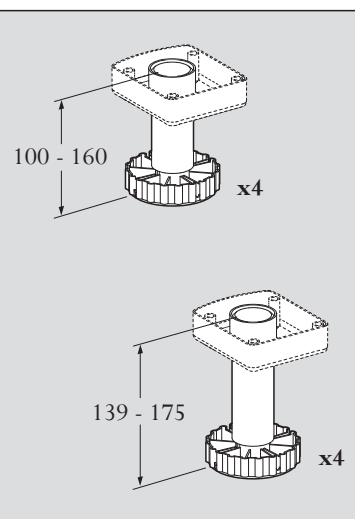

### S size Ref.V-INSP-S "Built-in" version

Full Glass door

### "Flush-fitted" version

Full Glass door

M size Ref.V-INSP-M  
"Built-in" version

Stainless steel glass door

Full Glass door

\*with fillers

**M size Ref.V-INSP-M**  
**"Flush-fitted" version**

Stainless steel glass door

M size Ref.V-INSP-M  
"Built-in" version

Stainless steel glass door

Full Glass door

\*with fillers

M size Ref.V-INSP-M  
"Flush-fitted" version

Stainless steel glass door

L size Ref.V-INSP-L  
"Built-in" version