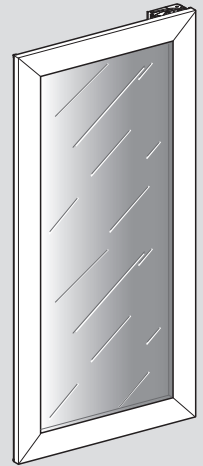

### "Flush-fitted" version

Full Glass door

M size Ref.V-INSP-M  
"Built-in" version

Stainless steel glass door

Full Glass door

\*with fillers

M size Ref.V-INSP-M  
"Flush-fitted" version

Stainless steel glass door

L size Ref.V-INSP-L  
"Built-in" version

Full Glass door

\*with fillers

Technical solid door

Stainless steel glass door

Technical glass door

**L size Ref.V-INSP-L**  
**"Flush-fitted" version**

Technical solid door

Stainless steel glass door

Technical glass door

Full Glass door

\*with fillers

L size Ref.V-INSP-L  
"Built-in" version

Full Glass door

\*with fillers

Technical solid door

Stainless steel glass door