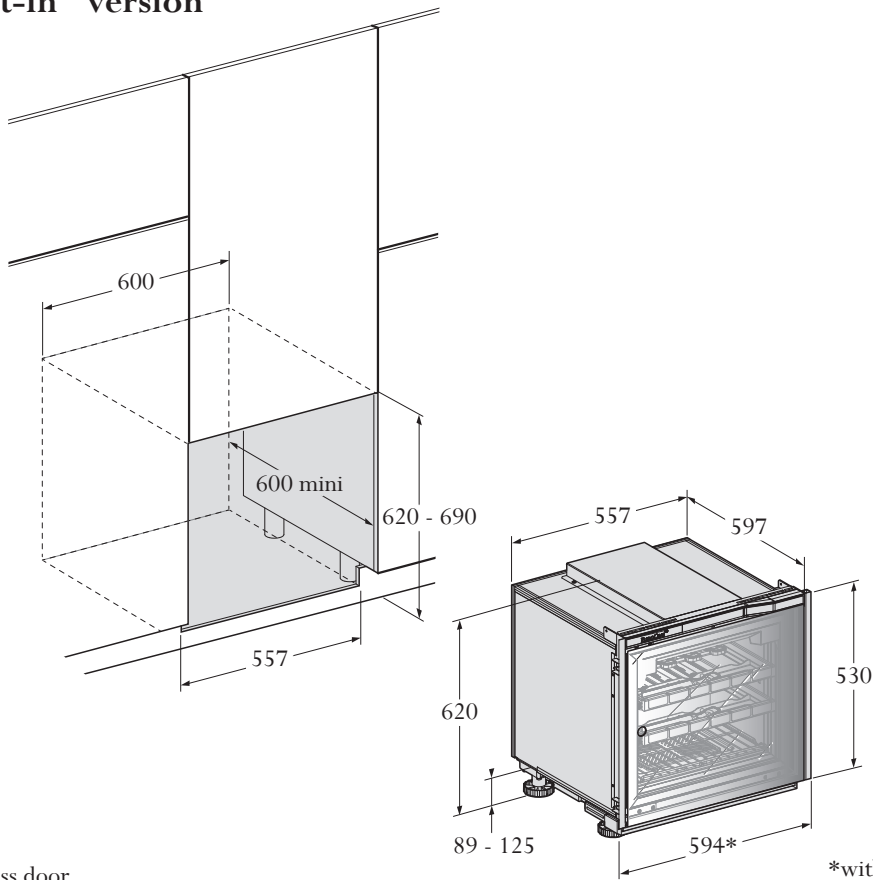

### XS size Ref.V-INSP-XS "Built-in" version

Full Glass door

### "Flush-fitted" version

Full Glass door