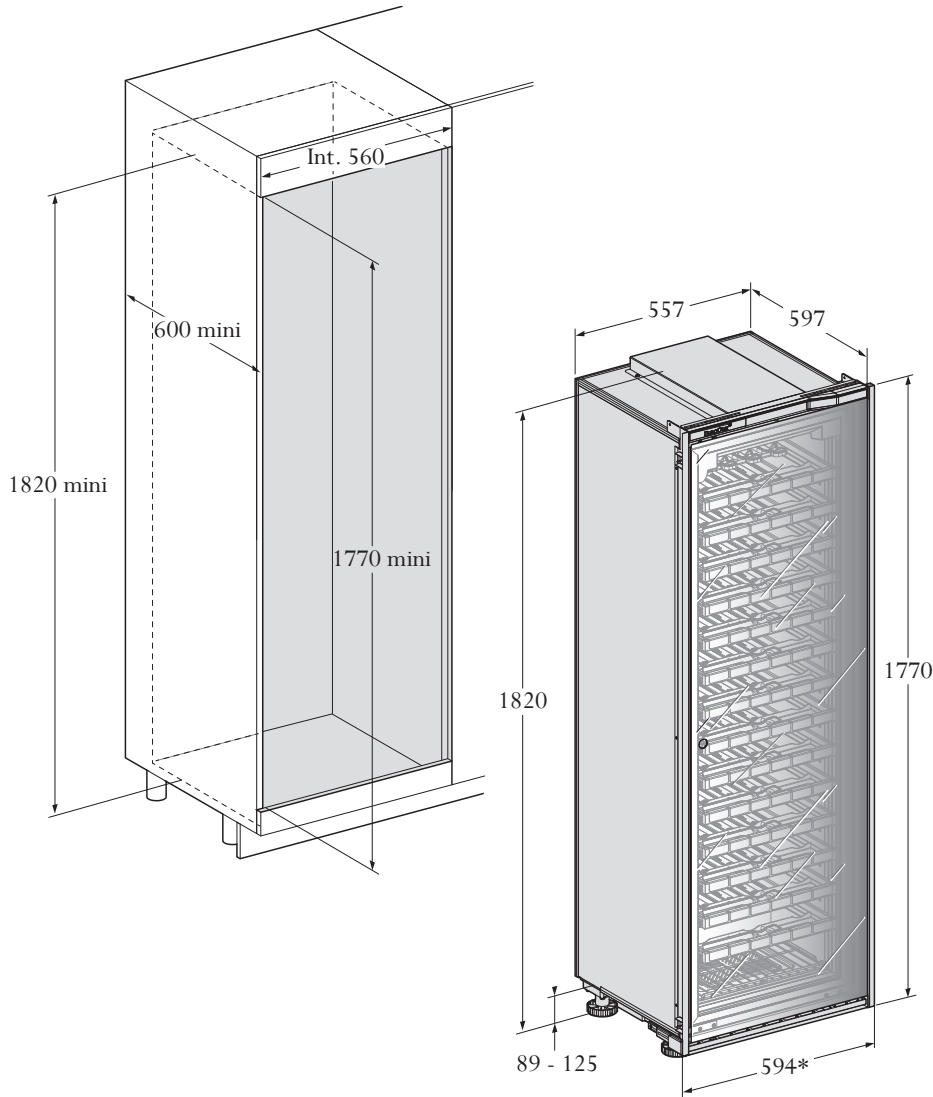

Full Glass door

\*with fillers

Technical solid door

Stainless steel glass door

Technical glass door

**L size Ref.V-INSP-L**  
**"Flush-fitted" version**

Technical solid door

Stainless steel glass door

Technical glass door

Full Glass door

\*with fillers

L size Ref.V-INSP-L  
"Built-in" version

Full Glass door

\*with fillers

Technical solid door

Stainless steel glass door