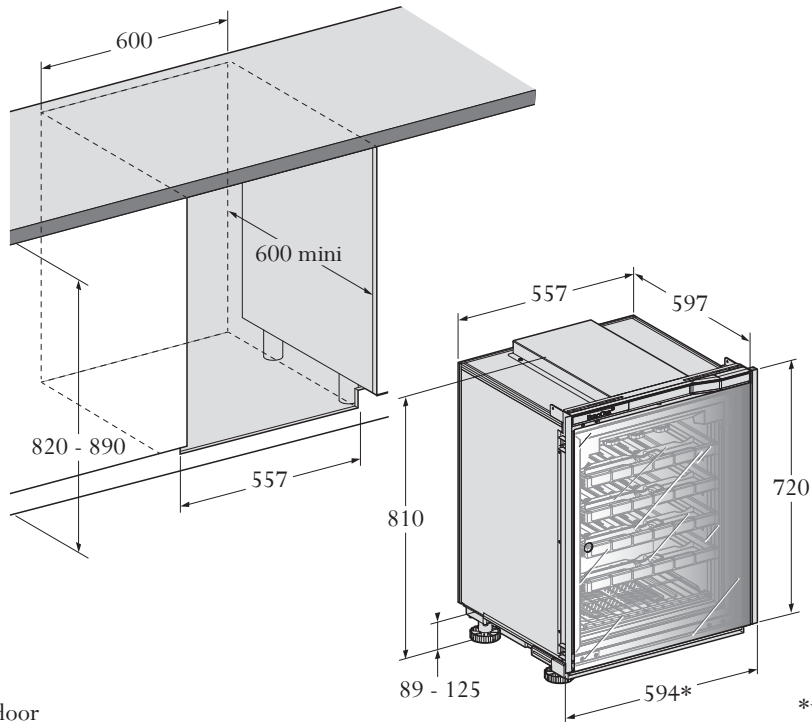

S size Ref.V-INSP-S "Built-in" version