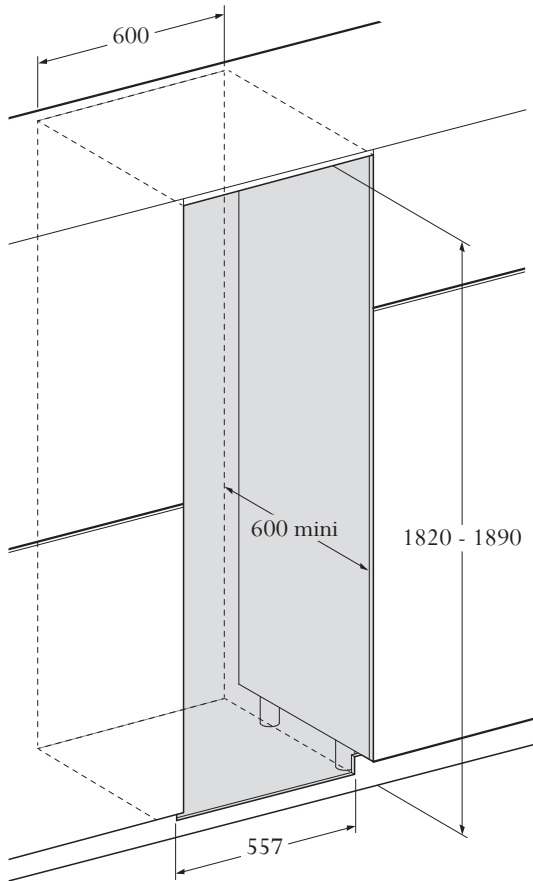

### "Flush-fitted" version

Full Glass door

M size Ref.V-INSP-M  
"Built-in" version

Stainless steel glass door

Full Glass door

\*with fillers

**M size Ref.V-INSP-M**  
**"Flush-fitted" version**

Stainless steel glass door

M size Ref.V-INSP-M  
"Built-in" version

Stainless steel glass door

Full Glass door

\*with fillers

M size Ref.V-INSP-M  
"Flush-fitted" version

Stainless steel glass door

L size Ref.V-INSP-L  
"Built-in" version

Full Glass door

\*with fillers

Technical solid door

Stainless steel glass door

Technical glass door

**L size Ref.V-INSP-L**  
**"Flush-fitted" version**

Technical solid door

Stainless steel glass door

Technical glass door

**L size Ref.V-INSP-L**  
**"Flush-fitted" version**

Full Glass door

\*with fillers

Technical solid door

Stainless steel glass door

Technical glass door