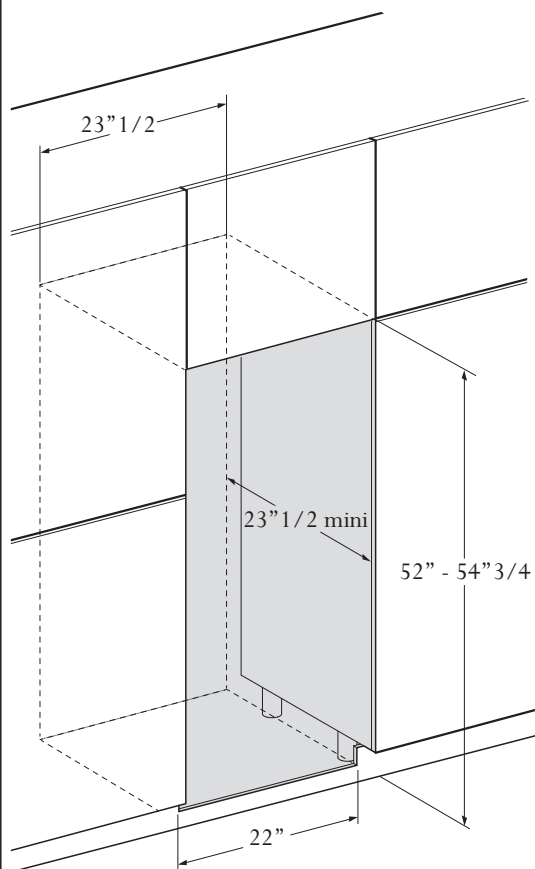

### "Flush-fitted" version

Full Glass door

M size Ref.V-INSP-M  
"Built-in" version

Stainless steel glass door

Full Glass door

\*with fillers

**M size Ref.V-INSP-M**  
**"Flush-fitted" version**

Stainless steel glass door

M size Ref.V-INSP-M  
"Built-in" version

Stainless steel glass door

Full Glass door

\*with fillers

M size Ref.V-INSP-M  
"Flush-fitted" version

Stainless steel glass door

L size Ref.V-INSP-L  
"Built-in" version

Full Glass door

\*with fillers

Technical solid door

Stainless steel glass door

Technical glass door

**L size Ref.V-INSP-L**  
**"Flush-fitted" version**

Technical solid door

Stainless steel glass door