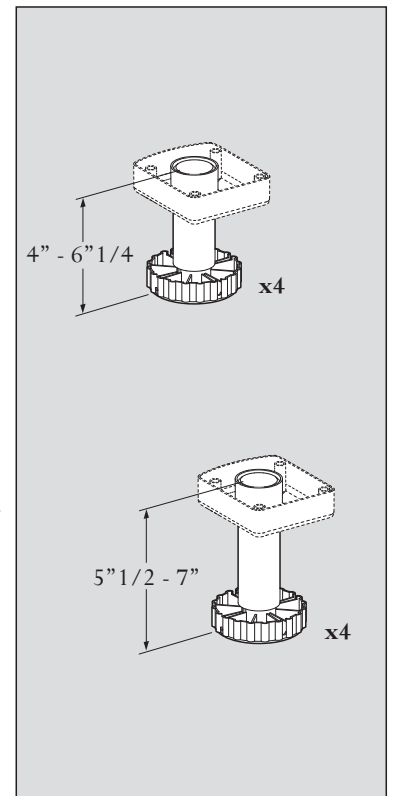

XS size Ref.V-INSP-XS "Built-in" version

Full Glass door

"Flush-fitted" version

Full Glass door