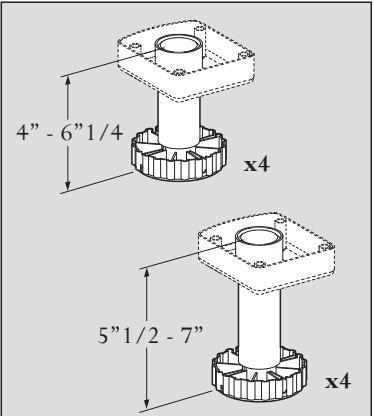

Full Glass door

\*with fillers

Technical solid door

Stainless steel glass door

Technical glass door

**L size Ref.V-INSP-L**  
**"Flush-fitted" version**

Technical solid door

Stainless steel glass door

Technical glass door

Full Glass door

\*with fillers

L size Ref.V-INSP-L  
"Built-in" version

Full Glass door

\*with fillers

Technical solid door

Stainless steel glass door

Technical glass door

**L size Ref.V-INSP-L**  
**"Flush-fitted" version**

Full Glass door

\*with fillers

Technical solid door

Stainless steel glass door

Technical glass door