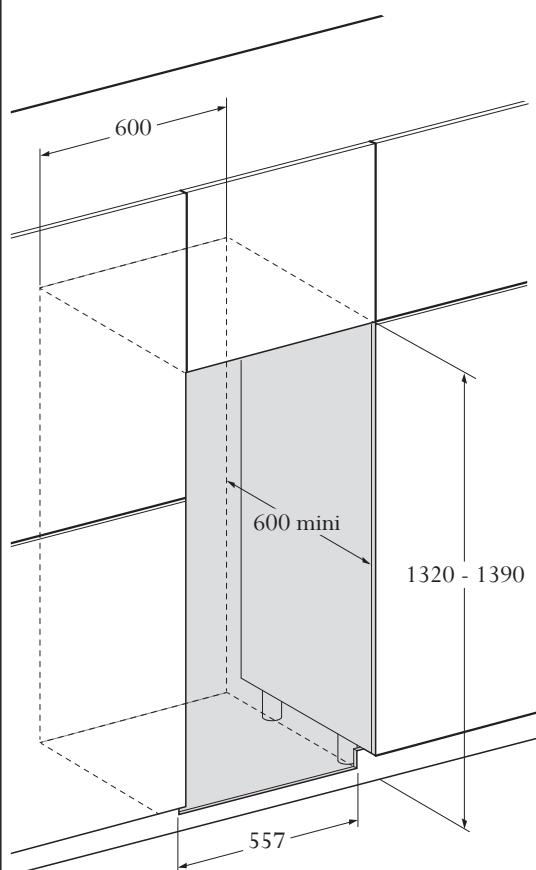

### S size Ref.V-INSP-S "Built-in" version

Full Glass door

### "Flush-fitted" version

Full Glass door

M size Ref.V-INSP-M  
"Built-in" version

Stainless steel glass door

Full Glass door

\*with fillers

**M size Ref.V-INSP-M**  
**"Flush-fitted" version**

Stainless steel glass door

M size Ref.V-INSP-M  
"Built-in" version

Stainless steel glass door

Full Glass door

\*with fillers

M size Ref.V-INSP-M  
"Flush-fitted" version

Stainless steel glass door

L size Ref.V-INSP-L  
"Built-in" version