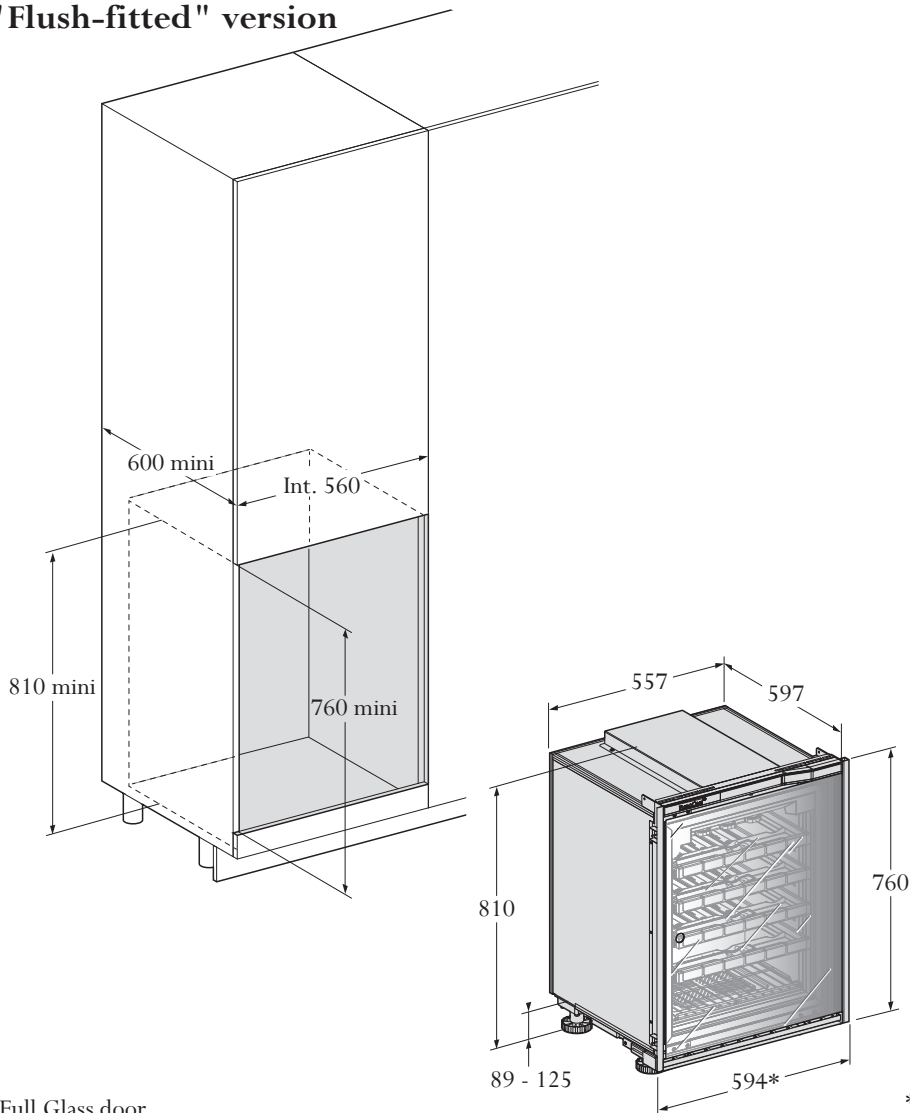

"Flush-fitted" version

Full Glass door

*with fillers