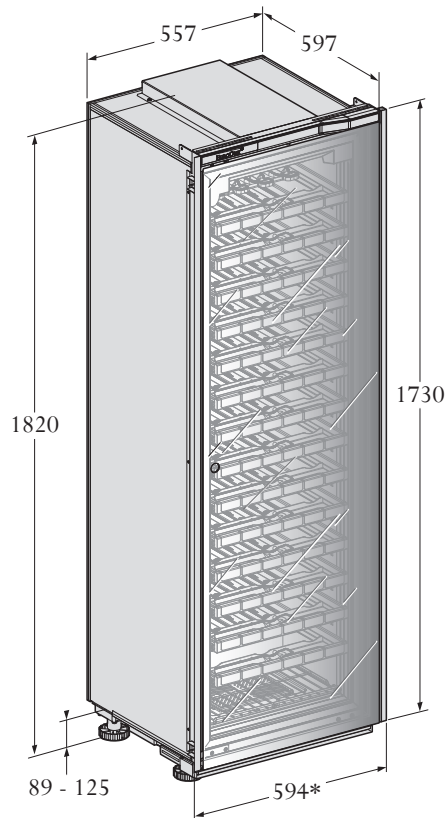

### "Flush-fitted" version

Full Glass door

M size Ref.V-INSP-M  
"Built-in" version

Stainless steel glass door

Full Glass door

\*with fillers

**M size Ref.V-INSP-M**  
**"Flush-fitted" version**

Stainless steel glass door

M size Ref.V-INSP-M  
"Built-in" version

Stainless steel glass door

Full Glass door

\*with fillers

M size Ref.V-INSP-M  
"Flush-fitted" version

Stainless steel glass door

L size Ref.V-INSP-L  
"Built-in" version

Full Glass door

\*with fillers

Technical solid door

Stainless steel glass door

Technical glass door

**L size Ref.V-INSP-L**  
**"Flush-fitted" version**

Technical solid door

Stainless steel glass door