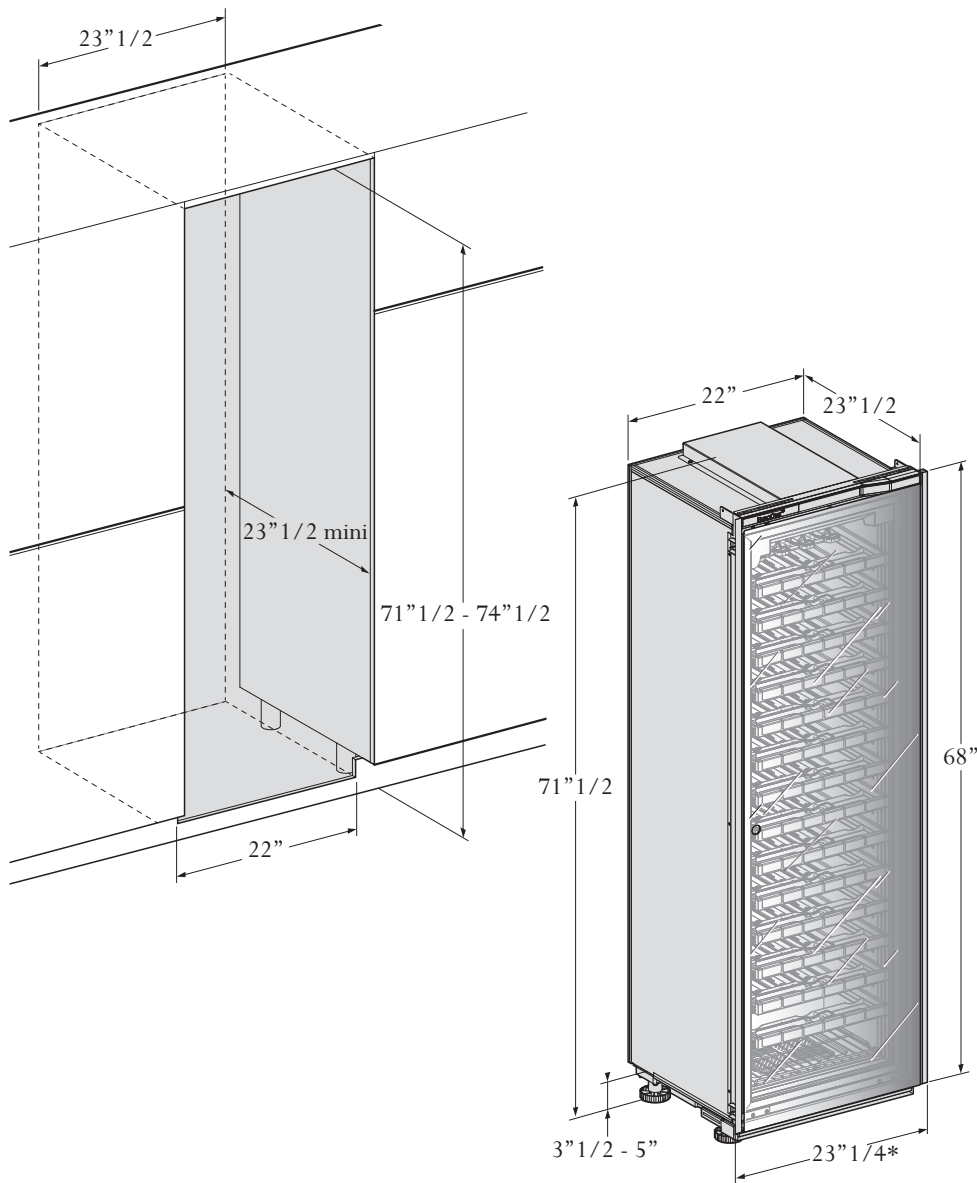

Full Glass door

\*with fillers

Technical solid door

Stainless steel glass door

Technical glass door

**L size Ref.V-INSP-L**  
**"Flush-fitted" version**

Technical solid door

Stainless steel glass door

Technical glass door

Full Glass door

\*with fillers

L size Ref.V-INSP-L  
"Built-in" version

Full Glass door

\*with fillers

Technical solid door

Stainless steel glass door