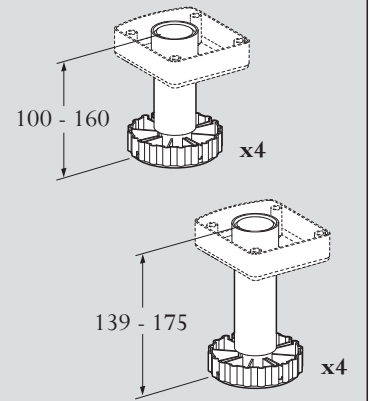

### "Flush-fitted" version

Full Glass door

M size Ref.V-INSP-M  
"Built-in" version

Stainless steel glass door

Full Glass door

\*with fillers

**M size Ref.V-INSP-M**  
**"Flush-fitted" version**

Stainless steel glass door

M size Ref.V-INSP-M  
"Built-in" version

Stainless steel glass door

Full Glass door

\*with fillers

M size Ref.V-INSP-M  
"Flush-fitted" version

Stainless steel glass door

L size Ref.V-INSP-L  
"Built-in" version

Full Glass door

\*with fillers

Technical solid door

Stainless steel glass door

Technical glass door

**L size Ref.V-INSP-L**  
**"Flush-fitted" version**

Technical solid door

Stainless steel glass door