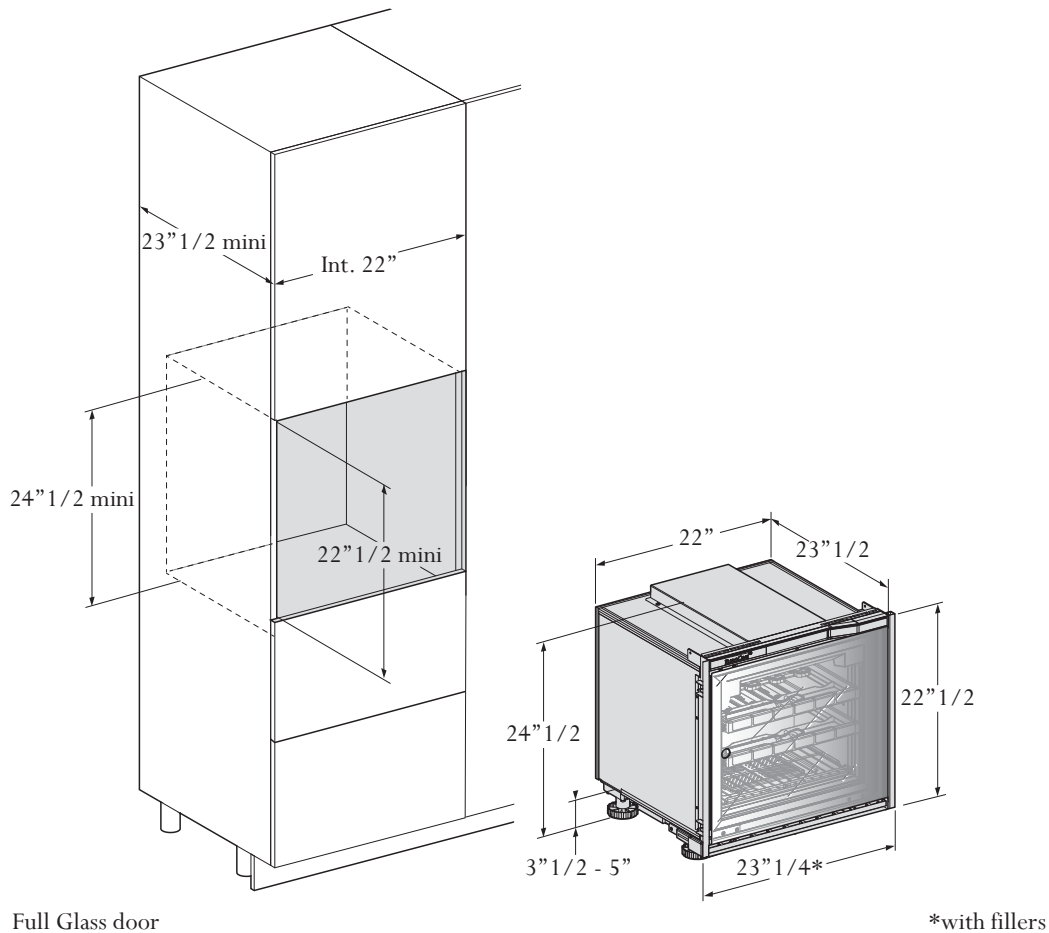

### XS size Ref.V-INSP-XS "Built-in" version

Full Glass door

### "Flush-fitted" version

Full Glass door