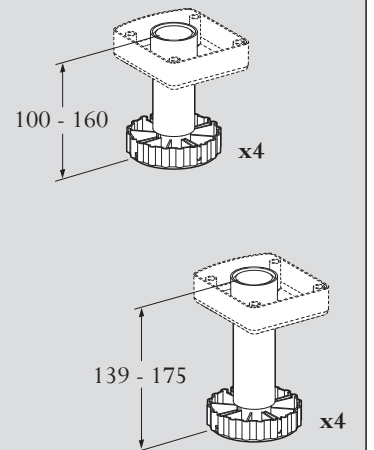

### "Flush-fitted" version

Full Glass door

M size Ref.V-INSP-M  
"Built-in" version

Stainless steel glass door

Full Glass door

\*with fillers

**M size Ref.V-INSP-M**  
**"Flush-fitted" version**

Stainless steel glass door

M size Ref.V-INSP-M  
"Built-in" version

Stainless steel glass door

Full Glass door

\*with fillers

M size Ref.V-INSP-M  
"Flush-fitted" version

Stainless steel glass door

L size Ref.V-INSP-L  
"Built-in" version

Full Glass door

\*with fillers

Technical solid door

Stainless steel glass door

Technical glass door

**L size Ref.V-INSP-L**  
**"Flush-fitted" version**

Technical solid door

Stainless steel glass door