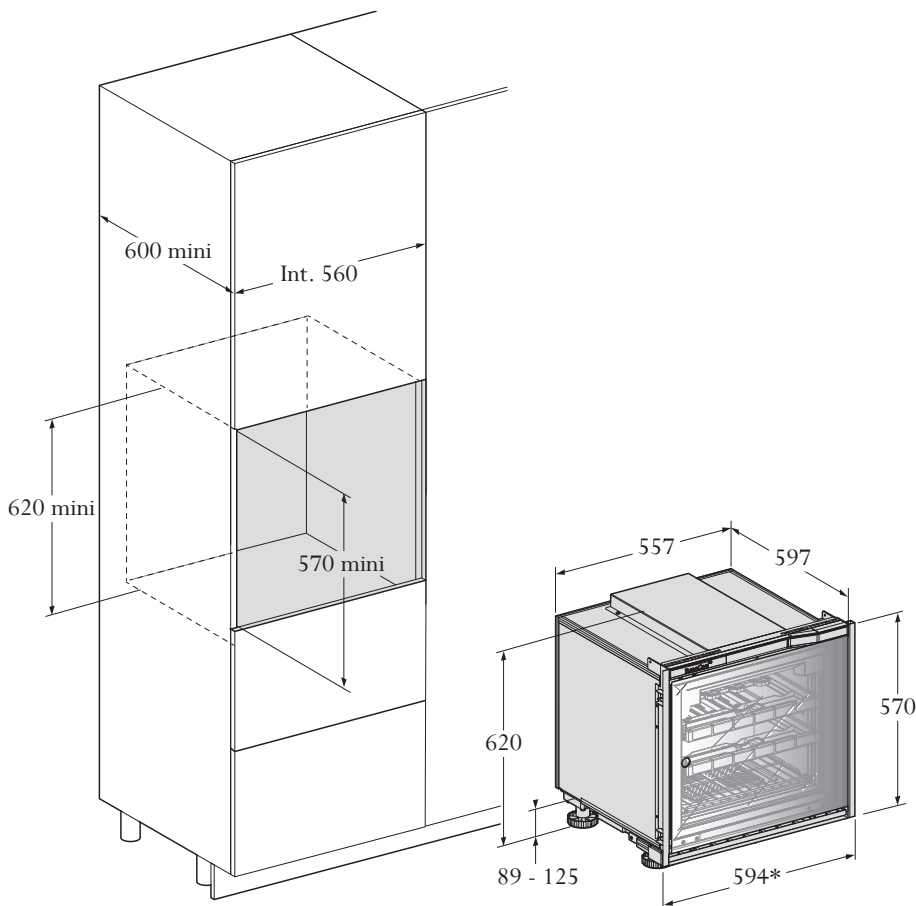

### XS size Ref.V-INSP-XS "Built-in" version

Full Glass door

### "Flush-fitted" version

Full Glass door