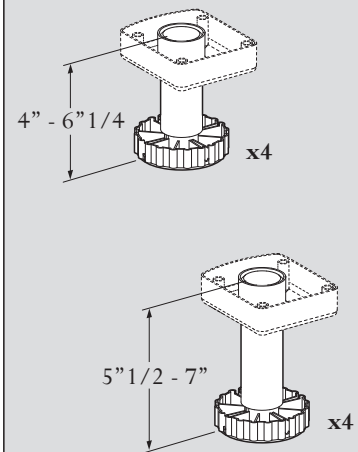

### "Flush-fitted" version

Full Glass door

M size Ref.V-INSP-M  
"Built-in" version

Stainless steel glass door

Full Glass door

\*with fillers

**M size Ref.V-INSP-M**  
**"Flush-fitted" version**

Stainless steel glass door

M size Ref.V-INSP-M  
"Built-in" version

Stainless steel glass door

Full Glass door

\*with fillers

M size Ref.V-INSP-M  
"Flush-fitted" version

Stainless steel glass door

L size Ref.V-INSP-L  
"Built-in" version