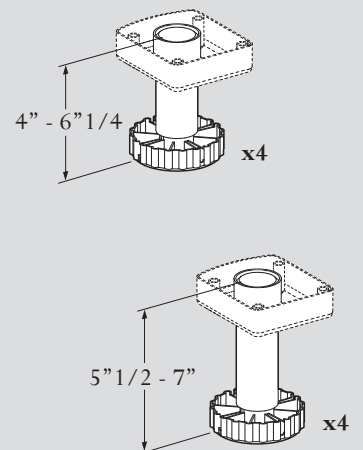

### "Flush-fitted" version

Full Glass door

M size Ref.V-INSP-M  
"Built-in" version

Stainless steel glass door

Full Glass door

\*with fillers

**M size Ref.V-INSP-M**  
**"Flush-fitted" version**

Stainless steel glass door

M size Ref.V-INSP-M  
"Built-in" version

Stainless steel glass door

Full Glass door

\*with fillers

M size Ref.V-INSP-M  
"Flush-fitted" version

Stainless steel glass door

L size Ref.V-INSP-L  
"Built-in" version

Full Glass door

\*with fillers

Technical solid door

Stainless steel glass door

Technical glass door

**L size Ref.V-INSP-L**  
**"Flush-fitted" version**

Technical solid door

Stainless steel glass door