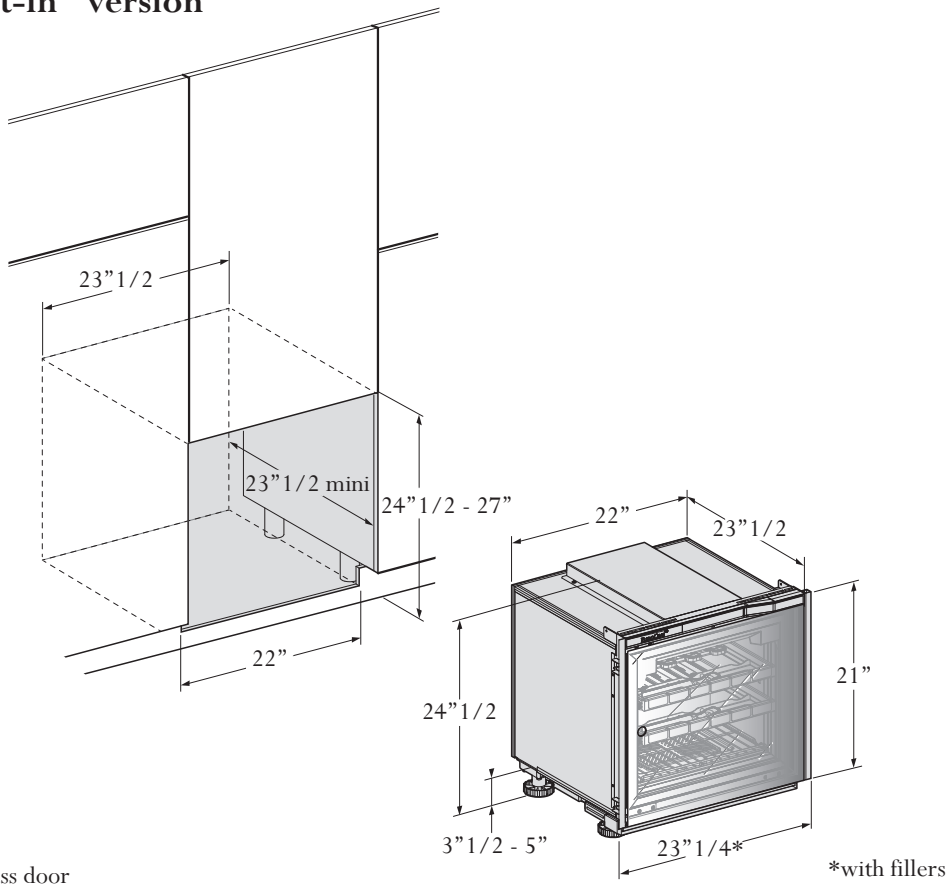

### XS size Ref.V-INSP-XS "Built-in" version

Full Glass door

### "Flush-fitted" version

Full Glass door