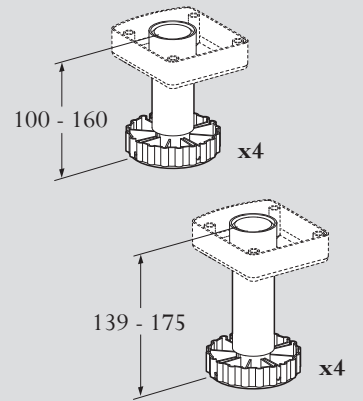

M size Ref.V-INSP-M  
"Built-in" version

Stainless steel glass door

Full Glass door

\*with fillers

M size Ref.V-INSP-M  
"Flush-fitted" version

Stainless steel glass door

L size Ref.V-INSP-L  
"Built-in" version

Full Glass door

\*with fillers

Technical solid door

Stainless steel glass door

Technical glass door

**L size Ref.V-INSP-L**  
**"Flush-fitted" version**

Technical solid door

Stainless steel glass door

Technical glass door

Full Glass door

\*with fillers

L size Ref.V-INSP-L  
"Built-in" version

Full Glass door

\*with fillers

Technical solid door

Stainless steel glass door

Technical glass door

**L size Ref.V-INSP-L**  
**"Flush-fitted" version**

Full Glass door

\*with fillers

Technical solid door

Stainless steel glass door

Technical glass door