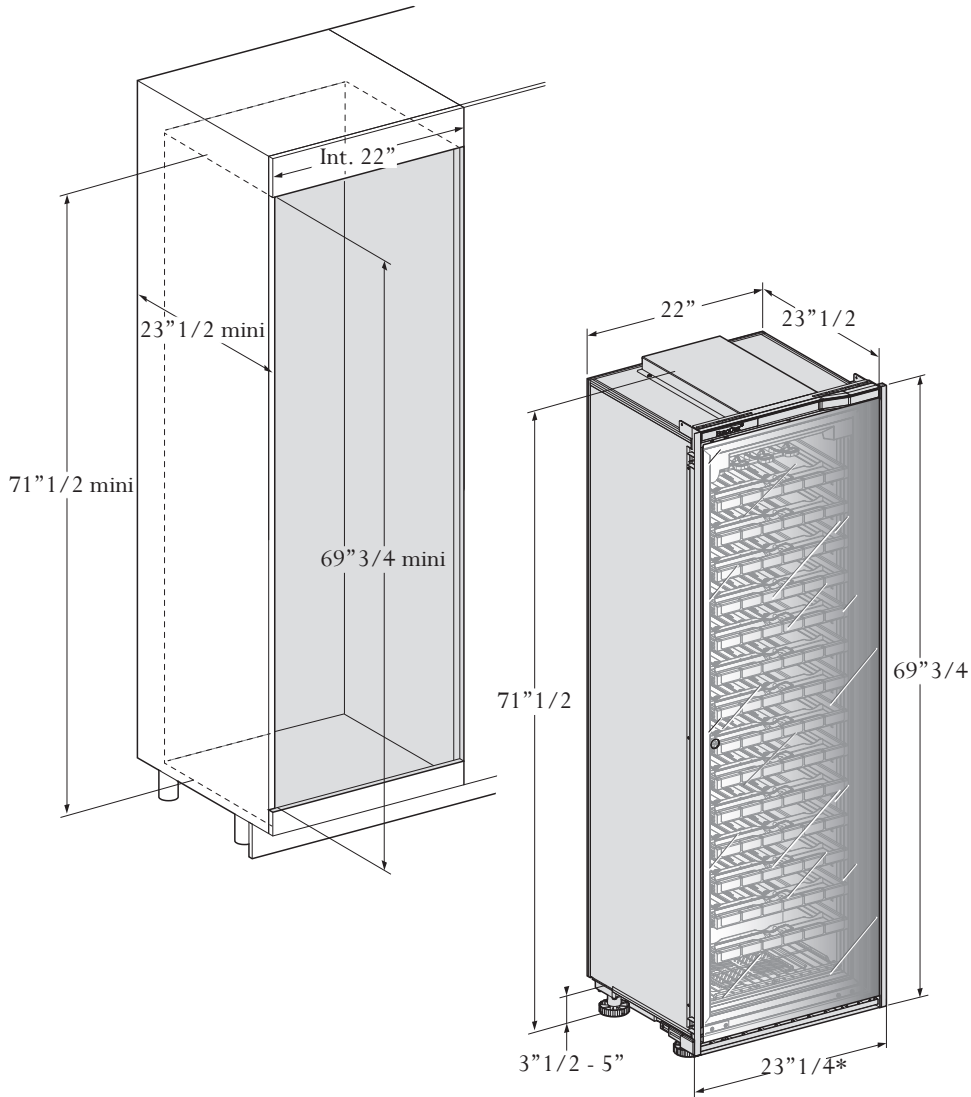

Technical glass door

Full Glass door

\*with fillers

L size Ref.V-INSP-L  
"Built-in" version

Full Glass door

\*with fillers

Technical solid door

Stainless steel glass door

Technical glass door

**L size Ref.V-INSP-L**  
**"Flush-fitted" version**

Full Glass door

\*with fillers

Technical solid door

Stainless steel glass door

Technical glass door