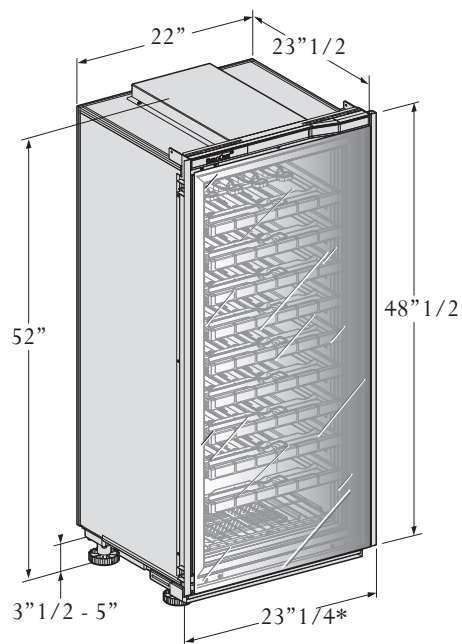

### "Flush-fitted" version

Full Glass door

M size Ref.V-INSP-M  
"Built-in" version

Stainless steel glass door

Full Glass door

\*with fillers

**M size Ref.V-INSP-M**  
**"Flush-fitted" version**

Stainless steel glass door

M size Ref.V-INSP-M  
"Built-in" version

Stainless steel glass door

Full Glass door

\*with fillers

M size Ref.V-INSP-M  
"Flush-fitted" version

Stainless steel glass door

L size Ref.V-INSP-L  
"Built-in" version