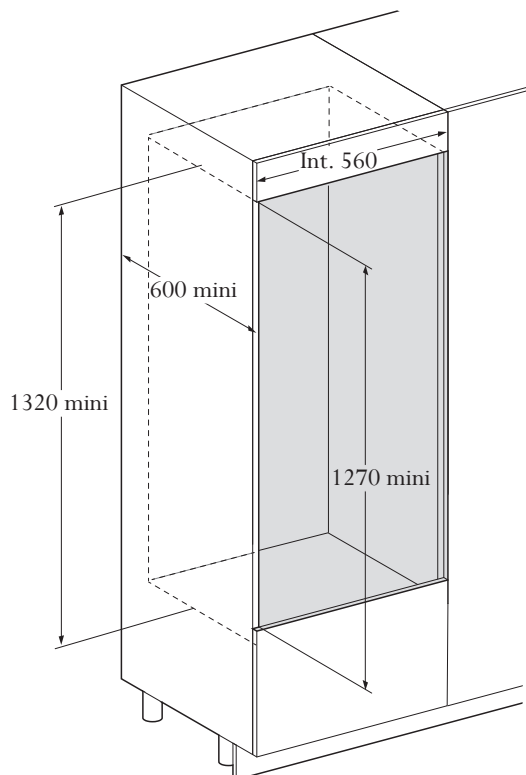

### S size Ref.V-INSP-S "Built-in" version

Full Glass door

### "Flush-fitted" version

Full Glass door

M size Ref.V-INSP-M  
"Built-in" version

Stainless steel glass door

Full Glass door

\*with fillers

**M size Ref.V-INSP-M**  
**"Flush-fitted" version**

Stainless steel glass door

M size Ref.V-INSP-M  
"Built-in" version

Stainless steel glass door

Full Glass door

\*with fillers

M size Ref.V-INSP-M  
"Flush-fitted" version

Stainless steel glass door

L size Ref.V-INSP-L  
"Built-in" version

Full Glass door

\*with fillers

Technical solid door

Stainless steel glass door

Technical glass door

**L size Ref.V-INSP-L**  
**"Flush-fitted" version**

Technical solid door

Stainless steel glass door