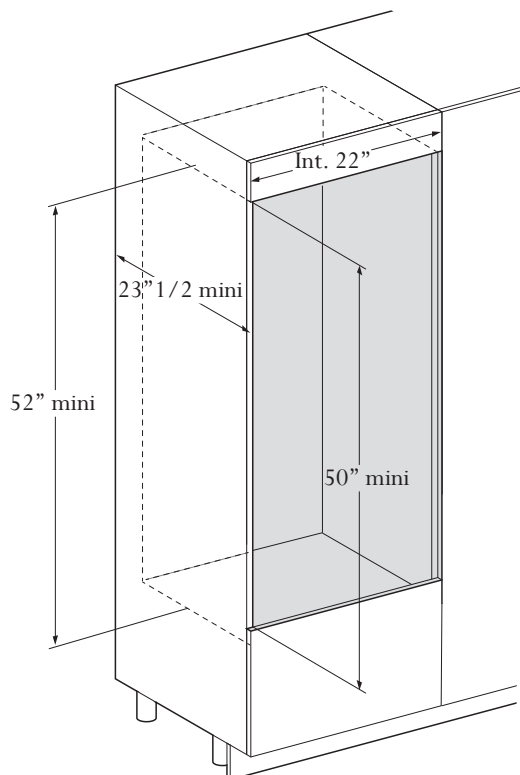

### "Flush-fitted" version

Full Glass door

M size Ref.V-INSP-M  
"Built-in" version

Stainless steel glass door

Full Glass door

\*with fillers

**M size Ref.V-INSP-M**  
**"Flush-fitted" version**

Stainless steel glass door

M size Ref.V-INSP-M  
"Built-in" version

Stainless steel glass door

Full Glass door

\*with fillers

M size Ref.V-INSP-M  
"Flush-fitted" version

Stainless steel glass door

L size Ref.V-INSP-L  
"Built-in" version

Full Glass door

\*with fillers

Technical solid door

Stainless steel glass door

Technical glass door

**L size Ref.V-INSP-L**  
**"Flush-fitted" version**

Technical solid door

Stainless steel glass door

Technical glass door

**L size Ref.V-INSP-L**  
**"Flush-fitted" version**

Full Glass door

\*with fillers

Technical solid door

Stainless steel glass door

Technical glass door